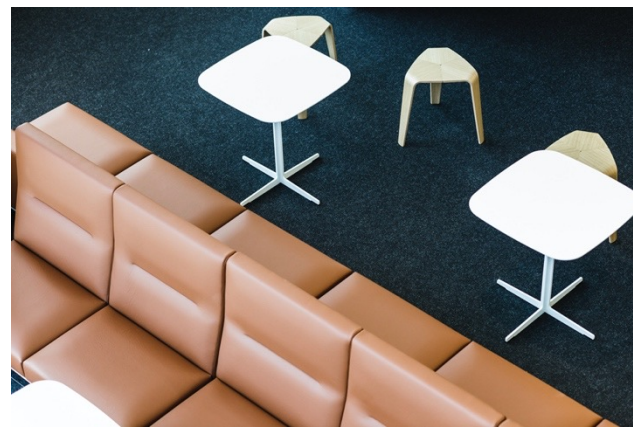

Universitätsbibliothek Freiburg.

Freiburg, Deutschland, 2015