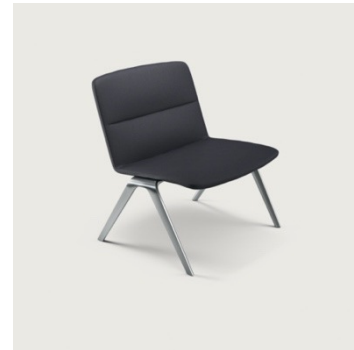

Lounge & modulare Sitzlandschaften

A modern lounge area featuring modular seating in various colors (yellow, teal, grey, red) and a large living wall with green plants. The space is bright and airy, with large windows and a ceiling with curved light fixtures. The text "Lounge & modulare Sitzlandschaften" is overlaid in the center.

INHALT

<u>Produkte</u>	<u>04</u>
<u>Referenzen</u>	<u>29</u>

01

Produkte

A-Bench

A-Bench

A-Lounge

artemo

LOUNGE & MODULARE SITZLANDSCHAFTEN

banc

banc

cellular

crona lounge

crona light lounge

crona steel

fina lounge