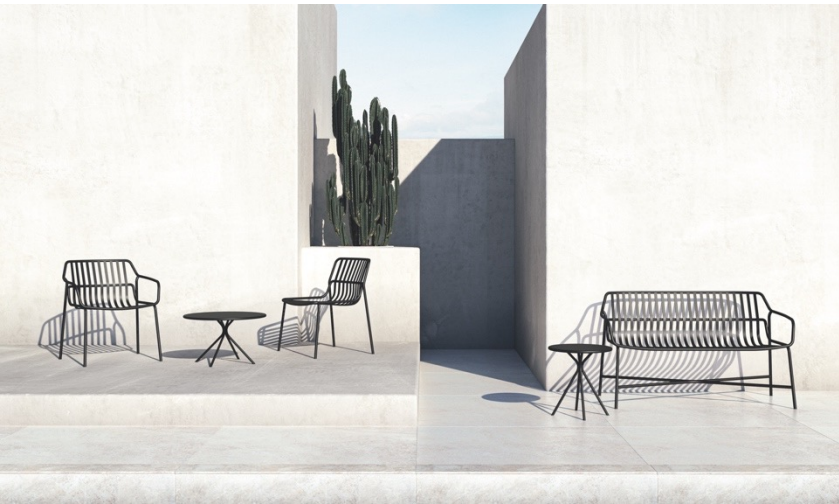

Lounge & modulare Sitzlandschaften

A modern lounge area featuring modular seating in various colors (yellow, teal, grey, red) and a large living wall with green plants. The space is bright and airy, with large windows and a ceiling with curved light fixtures. The text "Lounge & modulare Sitzlandschaften" is overlaid in the center.

LOUNGE & MODULARE SITZLANDSCHAFTEN

banc

banc

cellular

crona lounge

crona light lounge

crona steel

fina lounge

hoc

oval

pads

pads

pads sofa

plot

ray lounge

ray soft lounge