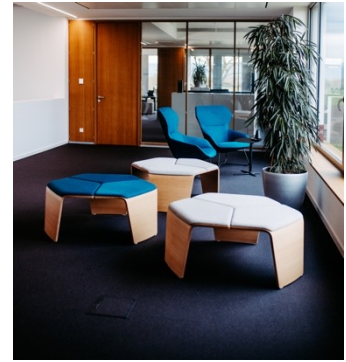

Sutter Medizintechnik.

Emmendingen, Deutschland, 2022