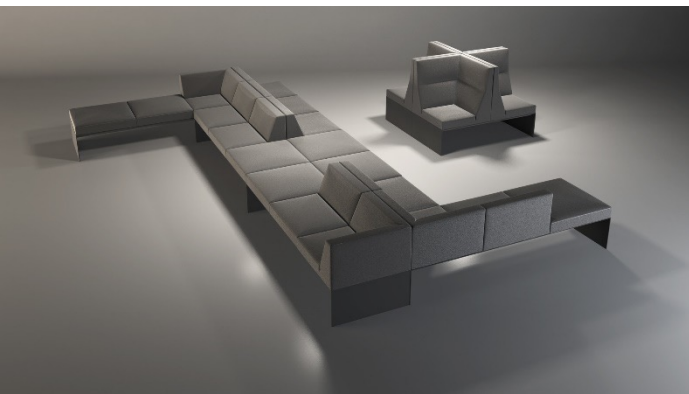

Lounge & modulare Sitzlandschaften

A modern lounge area featuring modular seating in various colors (yellow, teal, grey, red) and a large living wall with green plants. The space is bright and airy, with large windows and a ceiling with curved light fixtures. The text "Lounge & modulare Sitzlandschaften" is overlaid in the center.

LOUNGE & MODULARE SITZLANDSCHAFTEN

banc

banc

cellular

crona lounge

crona light lounge

crona steel

fina lounge

hoc

oval

pads

pads

pads sofa

plot

ray lounge

ray soft lounge